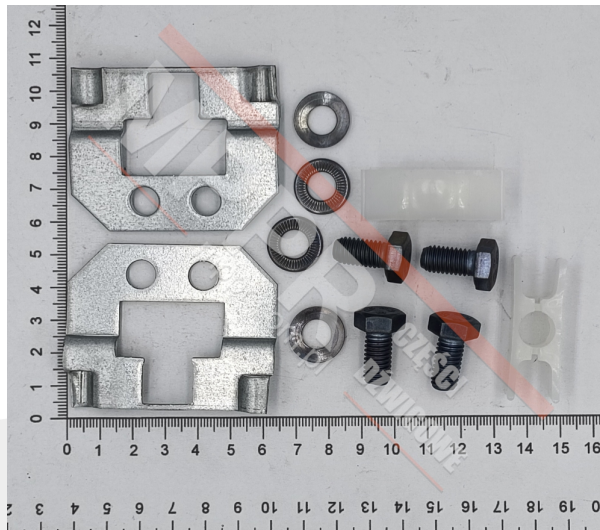

ACH-1400011B0 Panel Assembly Accessories (2 pcs)

Kod produktu: ACH-1400011B0; 59313562; 59313563

ACH-1400011B0 Panel assembly accessories. Panel regulation support assembly. Comprises a set of guide shoes ([59313562](#)) and door guide plates ([59313563](#)) with bolts for Schindler 3300 (2 pcs). Direct fixing.