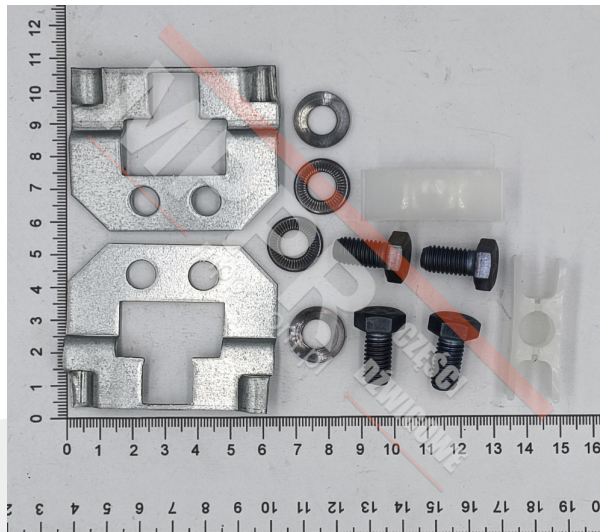

ACH-1400011B0 Panel Assembly Accessories (2 pcs)

Kod produktu: ACH-1400011B0; 59313562; 59313563

ACH-1400011B0 Panel assembly accessories. Panel regulation support assembly. Comprises a set of guide shoes ([59313562](#)) and door guide plates ([59313563](#)) with bolts for Schindler 3300 (2 pcs). Direct fixing.