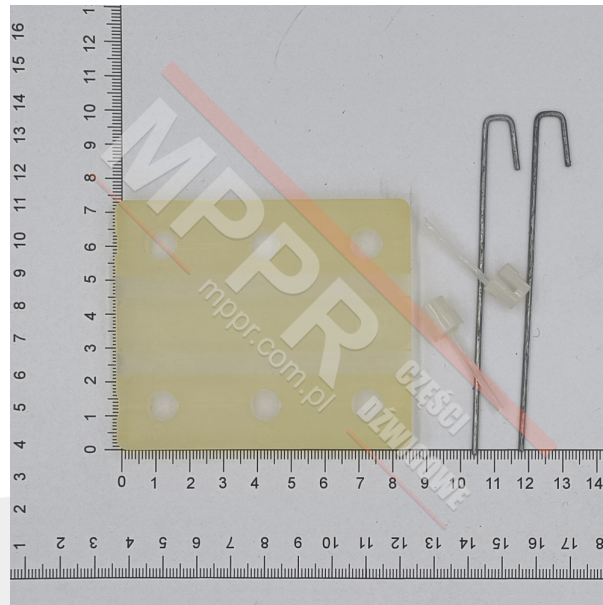

KM652437G09 Guide shoe insert, 9 mm

Kod produktu: KM652437G09

Guide shoe insert for a 9 mm guide rail

Guide shoe length / roller diameter (mm): 80

Width (mm): 68

Thickness (mm): 23.5

Guide rail width / diameter (mm): 9

Weight (kg): 0.0415