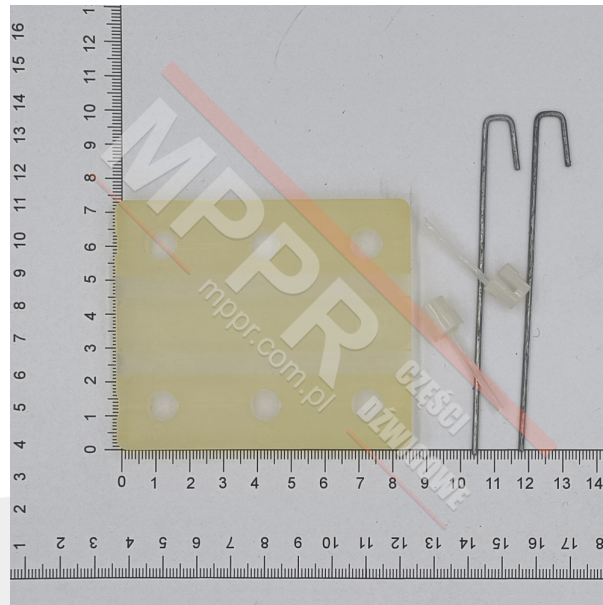

# KM652437G09 Guide shoe insert, 9 mm

Kod produktu: KM652437G09

Guide shoe insert for a 9 mm guide rail

**Guide shoe length / roller diameter (mm): 80**

**Width (mm): 68**

**Thickness (mm): 23.5**

**Guide rail width / diameter (mm): 9**

**Weight (kg): 0.0415**