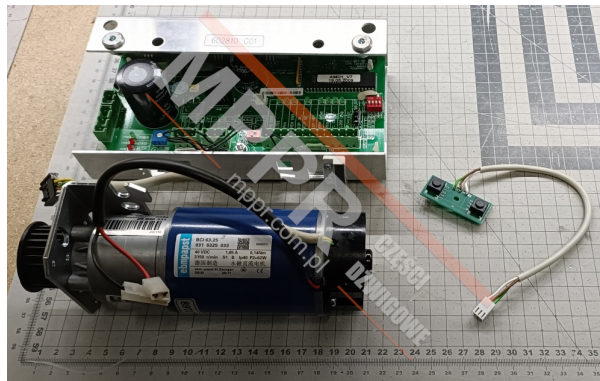

KM606760G01 Replacement Kit, Motor (left) + Controller

Kod produktu: KM606760G01; KM89717G03; KM602810G01

KM606760G01 Replacement kit, Kone, [KM89717G03](#) left motor + [KM602810G01](#) controller for AMD D1 to D10 car doors. A newer version of the kit is available: [KM607129G01](#).