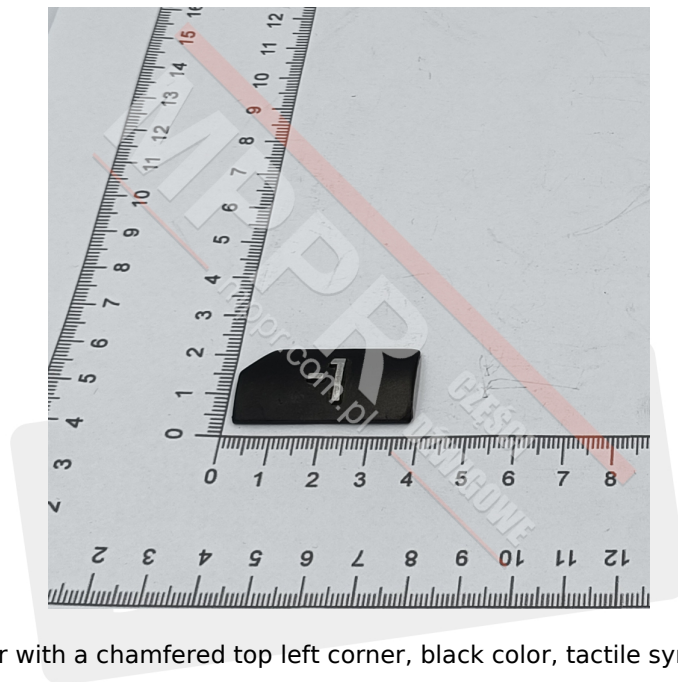

KM433652G41 Pressel Plate, symbol „-1”, black color

Kod produktu: KM433652G41

Pressel plate, relief, rectangular with a chamfered top left corner, black color, tactile symbol „-1”

Material: anodized aluminium