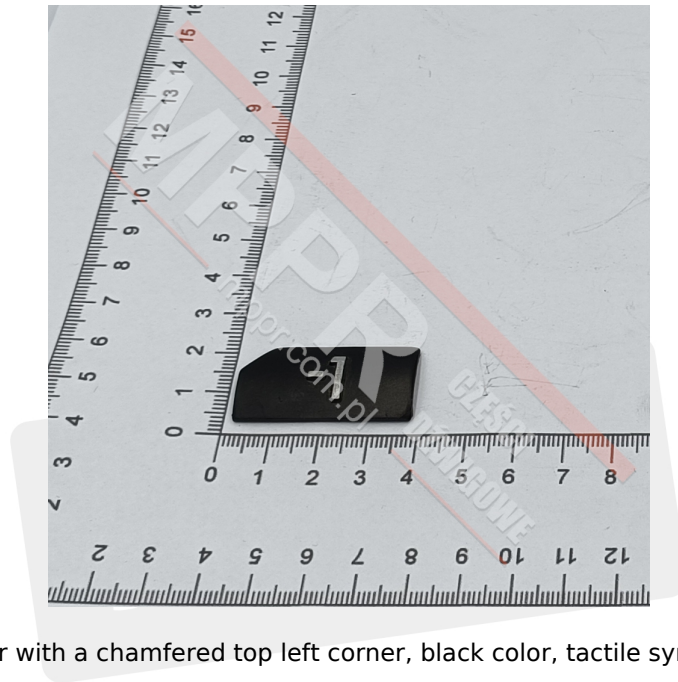

KM433652G41 Pressel Plate, symbol „-1”, black color

Kod produktu: KM433652G41

Pressel plate, relief, rectangular with a chamfered top left corner, black color, tactile symbol „-1”

Material: anodized aluminium