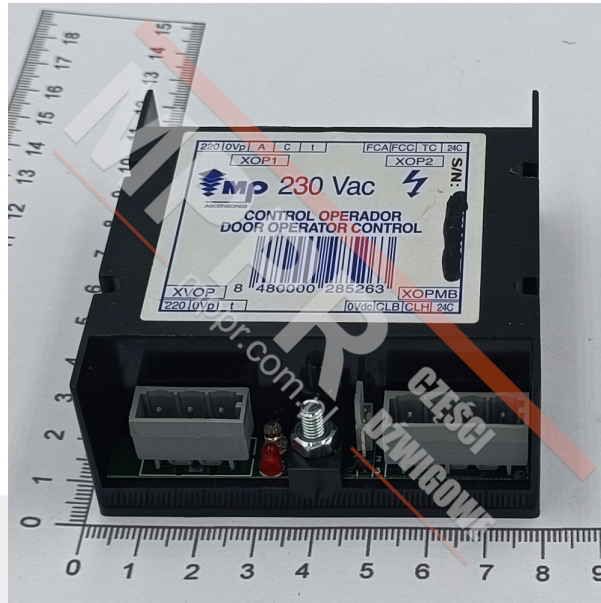

# 2102VSOPER00 MP Controller

Kod produktu: 2102VSOPER00

MP Controller for cabin door.

**Weight (kg):** 0.08

**Length (mm):** 75

**Width (mm):** 72

**Thickness (mm):** 30