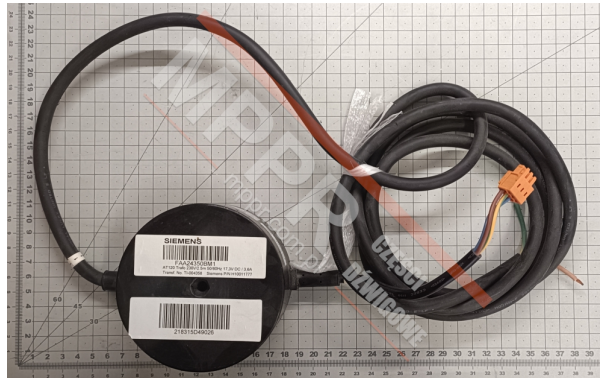

FAA24350BM1 Transformer

Kod produktu: FAA24350BM1

FAA24350BM1 Transformer for a Siemens AT25, AT120 drive. 2.5 m cable & connector

Frequency (Hz): 50, 60

Primary voltage: 230 V

Secondary voltage: 17.3 V

Weight (kg): 1.8