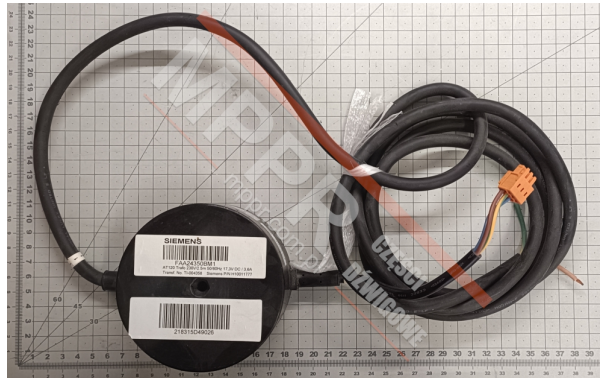

# FAA24350BM1 Transformer

Kod produktu: FAA24350BM1

FAA24350BM1 Transformer for a Siemens AT25, AT120 drive. 2.5 m cable & connector

**Frequency (Hz):** 50, 60

**Primary voltage:** 230 V

**Secondary voltage:** 17.3 V

**Weight (kg):** 1.8

MPPR