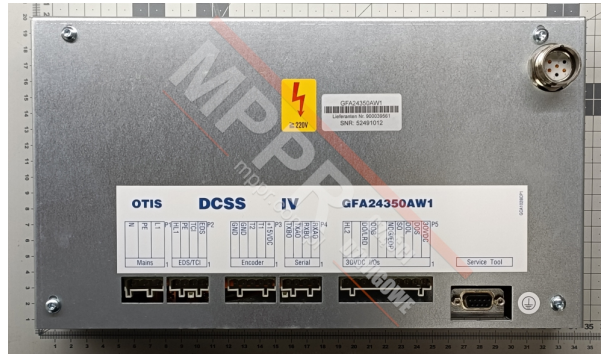

GFA24350AW1 DCSS Door Operator Control Box

Kod produktu: GFA24350AW1

DCSS5-E Door Operator Control Box with an additional DCSS4 application.

Replacement for: GBA24350AW11, GBA24350AW12, GBA24350AW13, GBA24350AW14, GCA24350AW11, GCA24350AW12, GCA24350AW13, GCA24350AW14, GDA24350AW11, GDA24350AW12, GDA24350AW13, GEA24350AW11.