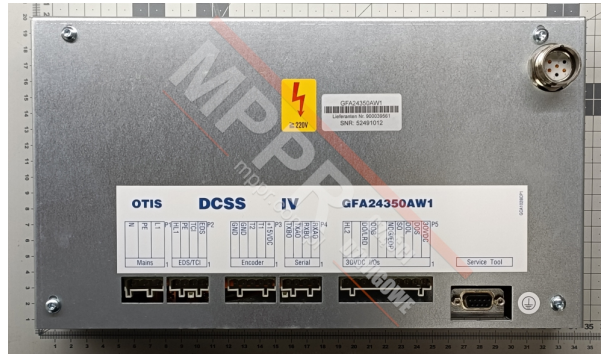

# GFA24350AW1 DCSS Door Operator Control Box

Kod produktu: GFA24350AW1

DCSS5-E Door Operator Control Box with an additional DCSS4 application.

Replacement for: GBA24350AW11, GBA24350AW12, GBA24350AW13, GBA24350AW14, GCA24350AW11, GCA24350AW12, GCA24350AW13, GCA24350AW14, GDA24350AW11, GDA24350AW12, GDA24350AW13, GEA24350AW11.