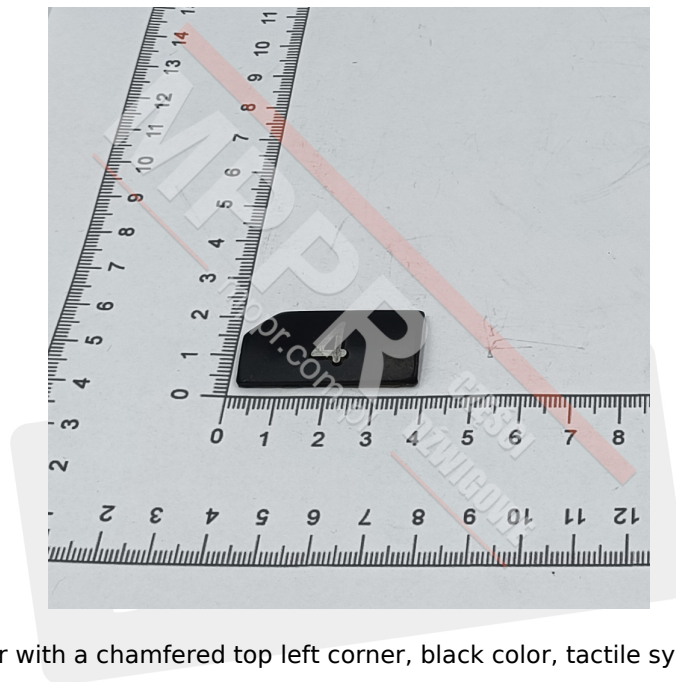

KM433652G04 Pressel Plate, symbol „4”, black color

Kod produktu: KM433652G04

Pressel plate, relief, rectangular with a chamfered top left corner, black color, tactile symbol „4”

Material: anodized aluminium