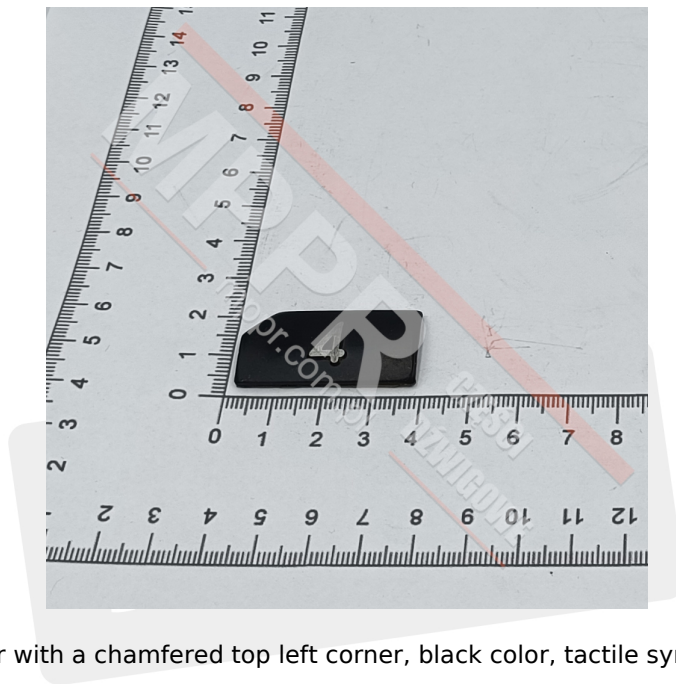

KM433652G04 Pressel Plate, symbol „4”, black color

Kod produktu: KM433652G04

Pressel plate, relief, rectangular with a chamfered top left corner, black color, tactile symbol „4”

Material: anodized aluminium