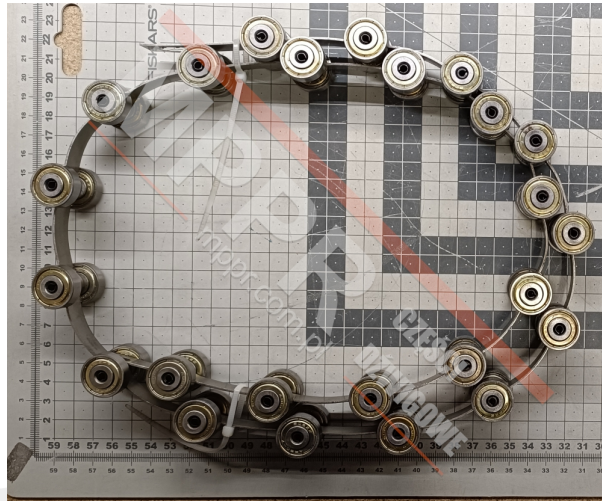

# ThyssenKrupp Handrail Deflection Chain, 24 rollers

ThyssenKrupp handrail deflection chain, 24 rollers