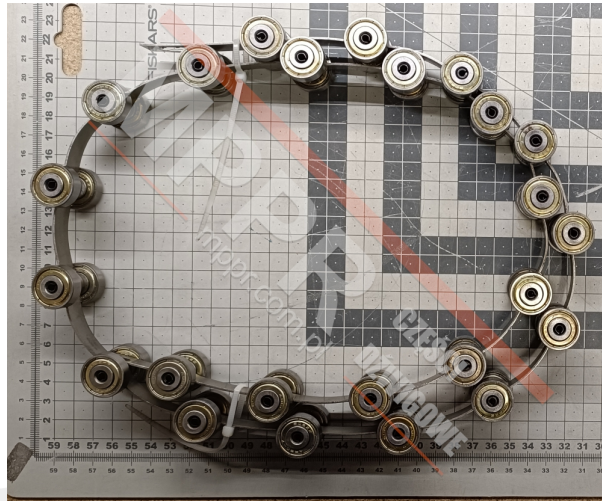

ThyssenKrupp Handrail Deflection Chain, 24 rollers

ThyssenKrupp handrail deflection chain, 24 rollers