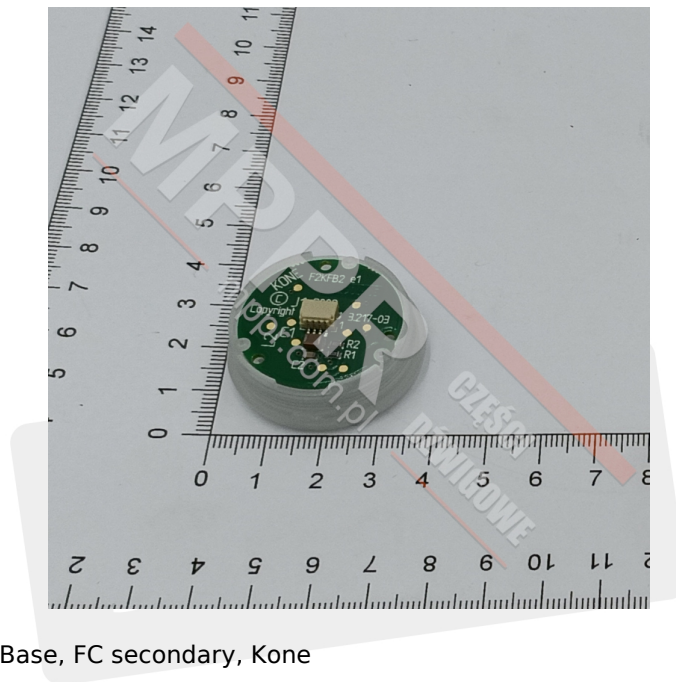

KM804342G05 Landing Button Base, FC secondary

Kod produktu: KM804342G05/F2KFB2

KM804342G05 Landing Button Base, FC secondary, Kone

Weight (kg): 0.007