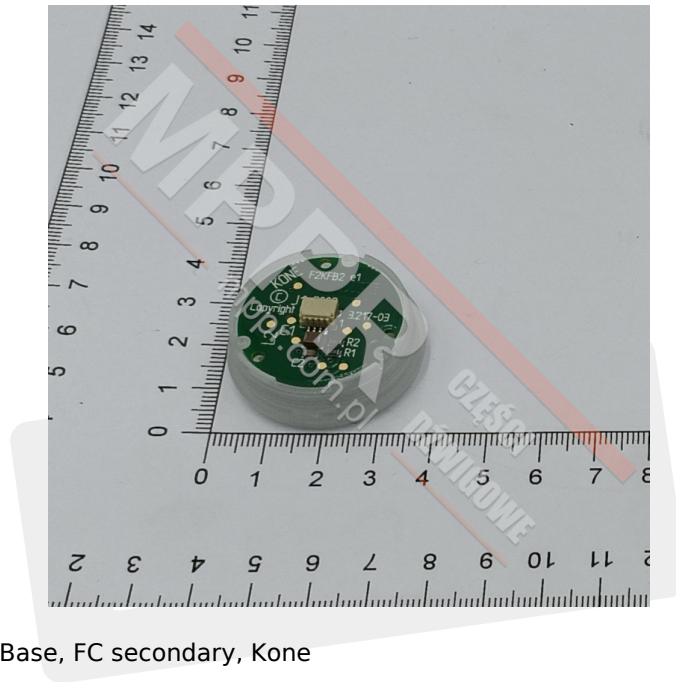

# KM804342G05 Landing Button Base, FC secondary

Kod produktu: KM804342G05/F2KFB2

KM804342G05 Landing Button Base, FC secondary, Kone

**Weight (kg):** 0.007