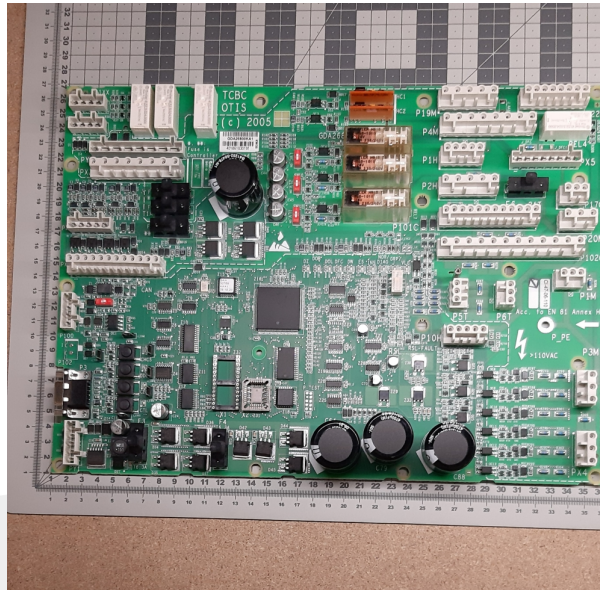

GDA26800KA10 Traction Control Board TCBC

Kod produktu: GDA26800KA10

GDA26800KA10 traction control board TCBC used for RLEV/ADO. Replaces GAA26800KA1, GBA26800KA1, GCA26800KA1.

This product has been replaced by the [GGA26800LJ2](#) (GGA26800LJ20) GECB.