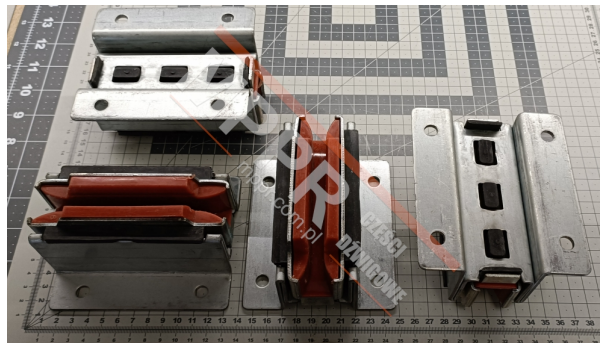

KM51000110V002 Sliding Guide Shoe Assemblies for a 9 mm T82 Guide Rail (4 pcs)

Kod produktu: KM51000110V002 x4

Sliding guide shoe assemblies for a 9 mm T82 guide rail (4 pieces), Kone MonoSpace, MiniSpace.

Guide shoe height (mm): 67

Guide shoe length / roller diameter (mm): 125

Guide rail width / diameter (mm): 9

MPPR