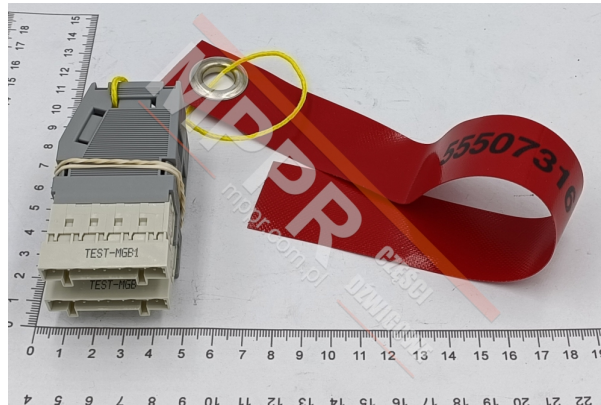

55507316 Brake Test Connectors for Schindler

Kod produktu: 55507316

Brake test connectors for Schindler Elevator Control Systems
Used since 2008