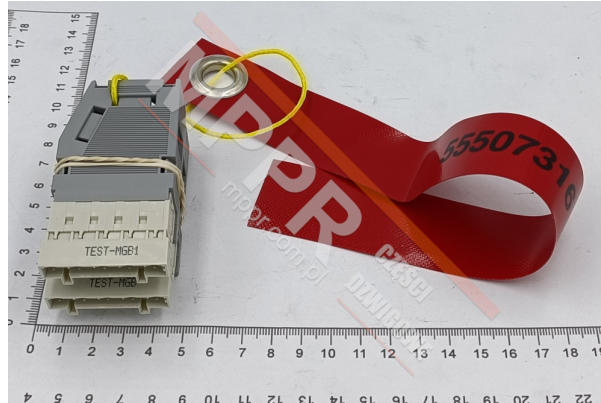

# 55507316 Brake Test Connectors for Schindler

Kod produktu: 55507316

Brake test connectors for Schindler Elevator Control Systems  
Used since 2008