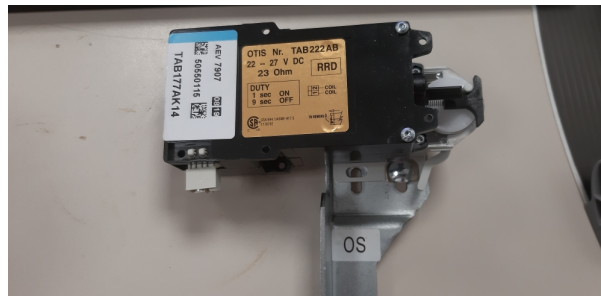

TAB177AK14 SWITCH WITH REMOTE RESETTING OTIS

Kod produktu: TAB177AK14

SWITCH WITH REMOTE RESETTING OTIS