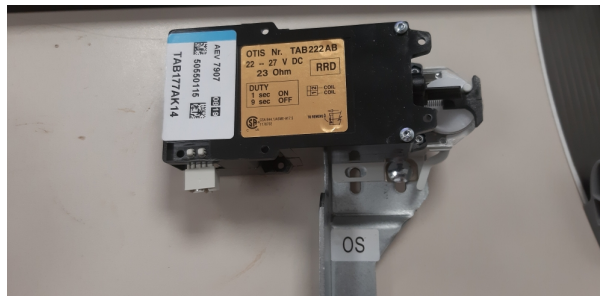

TAB177AK14 SWITCH WITH REMOTE RESETTING OTIS

Kod produktu: TAB177AK14

SWITCH WITH REMOTE RESETTING OTIS