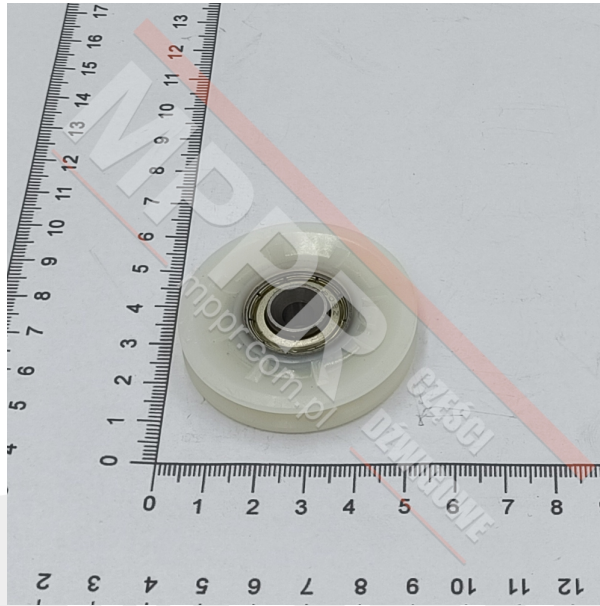

570000V237 Self-Closing Door Roller

Kod produktu: 570000V237

Roller for self-closing car door, round groove profile.

Bore diameter (mm): 6