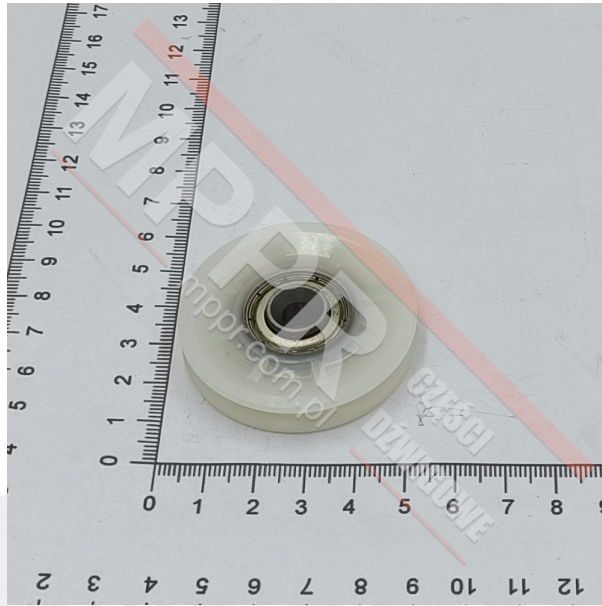

570000V237 Self-Closing Door Roller

Kod produktu: 570000V237

Roller for self-closing car door, round groove profile.

Bore diameter (mm): 6