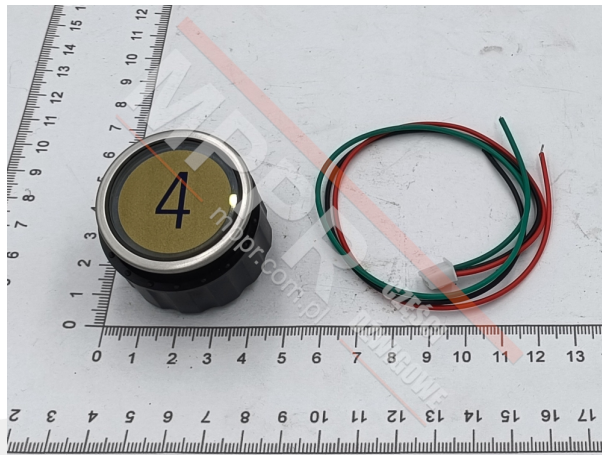

# 32SHR323354 Complete Push-Button D2 / SCH300, Engraved Symbol „4”

Kod produktu: 32SHR323354; SOD-32SHR323354

Complete round push-button D2 / SCH300 for a car operating panel. Engraved symbol „4”, without Braille.  
**Thickness (mm):** 43