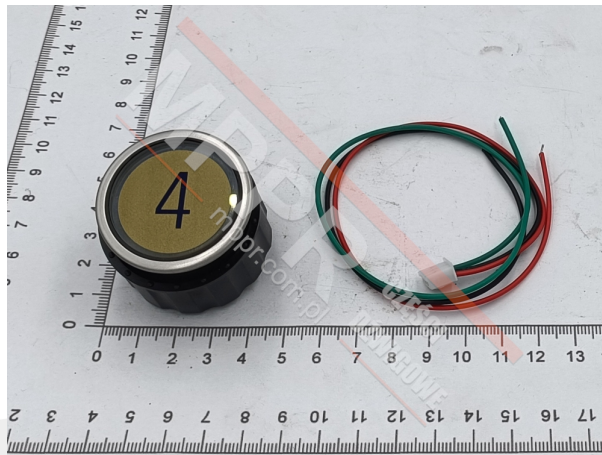

32SHR323354 Complete Push-Button D2 / SCH300, Engraved Symbol „4”

Kod produktu: 32SHR323354; SOD-32SHR323354

Complete round push-button D2 / SCH300 for a car operating panel. Engraved symbol „4”, without Braille.
Thickness (mm): 43