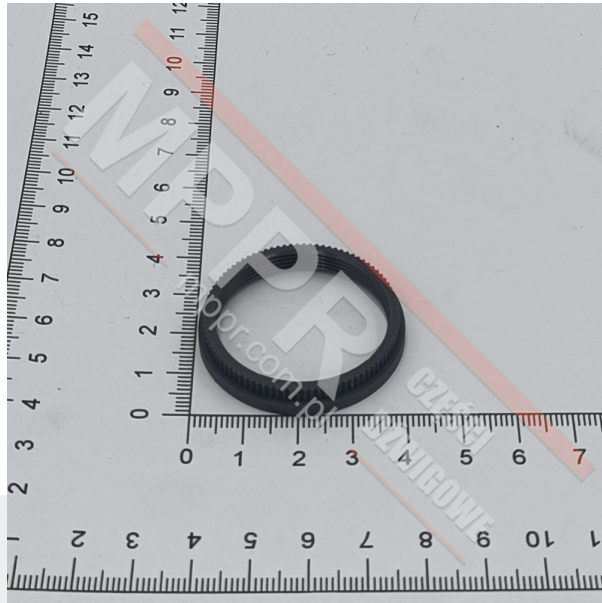

KM772808H01 Fixing Nut for a Push-Button

Kod produktu: KM772808H01

KM772808H01 Fixing nut for a push-button, KSS.

Weight (kg): 0.002