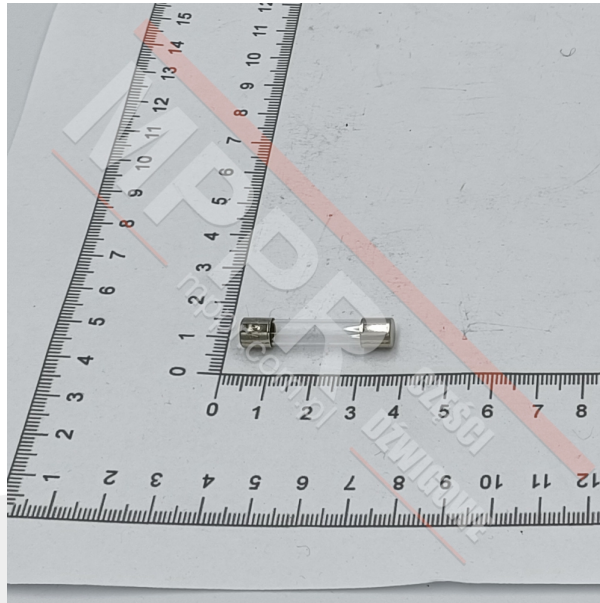

# 0302502 Fuse, 2.5 A

Kod produktu: 0302502

Quick-acting cylindrical glass fuse, 6.3 x 3.2 mm  
2.5 A, 250 V