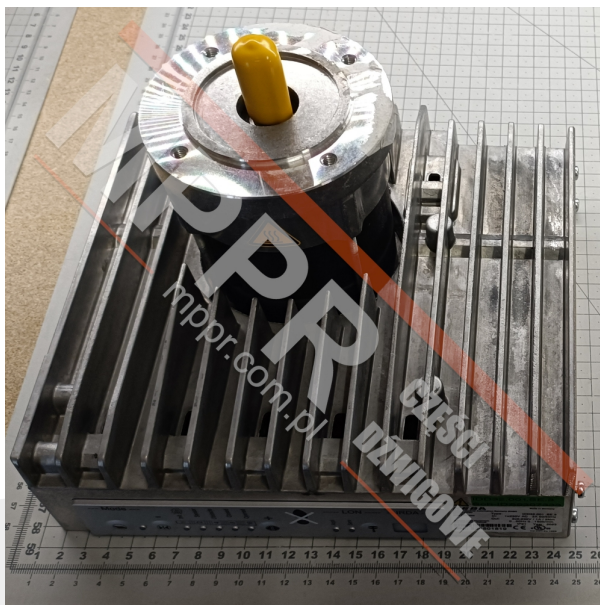

IDD32.001.SE Door Operator

Kod produktu: IDD32.001.SE; 59307333

Operator IDD32.001.SE with a serial interface, for a car door (e.g. Varidor) drive.

Dimensions (mm): 230 x 210 x 170

Weight (kg): 5.8