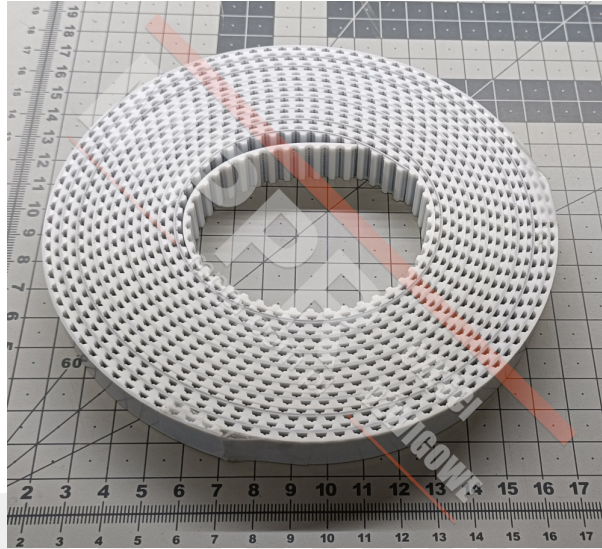

780000U191 Toothed Belt

Kod produktu: 780000U191

Toothed belt T5 M16 for Prisma automatic door

Material: polyurethane