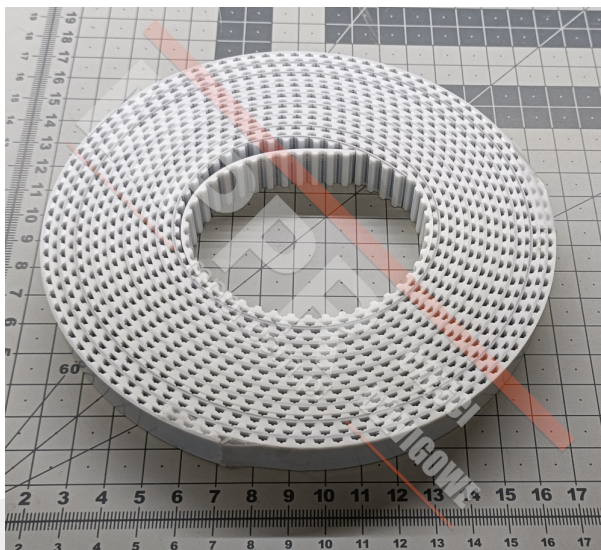

780000U191 Toothed Belt

Kod produktu: 780000U191

Toothed belt T5 M16 for Prisma automatic door

Material: polyurethane