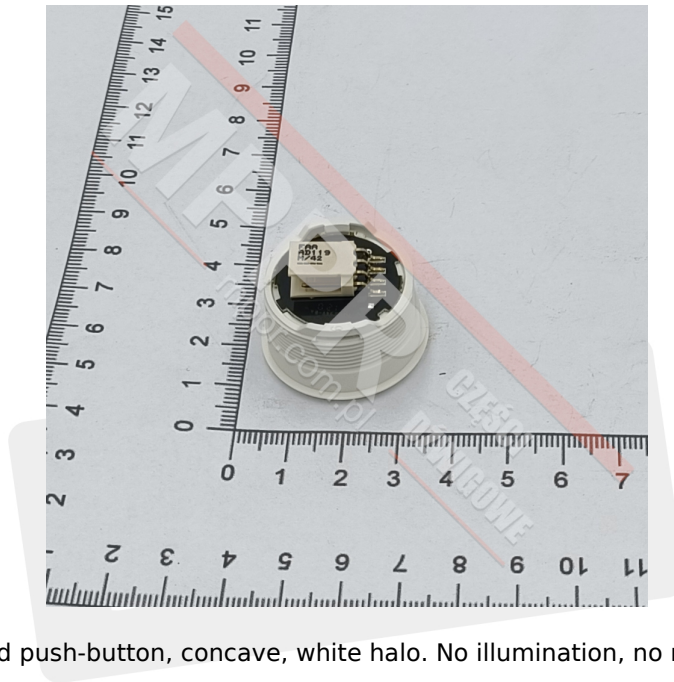

# FAA25090AD119 Push-Button, no illumination, white halo

Kod produktu: FAA25090AD119

FAA25090AD119 Chrome-plated push-button, concave, white halo. No illumination, no markings and no Braille. OTIS 2000 MCS220

**Finish:** mirror stainless steel

**Weight (kg):** 0.03