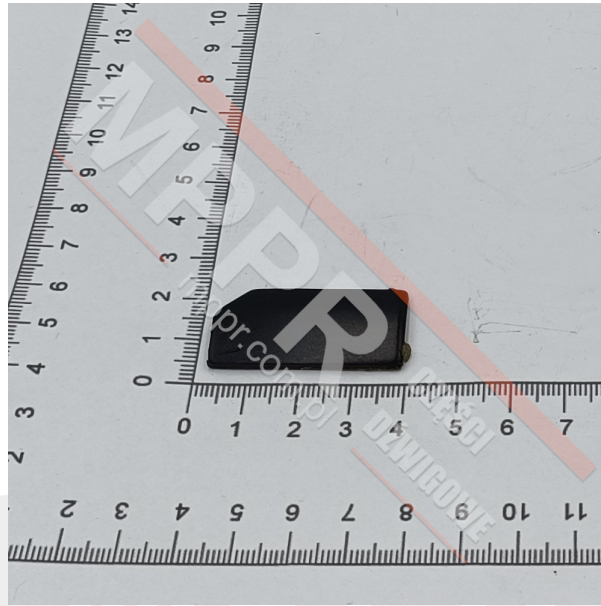

# KM433652G51 Pressel Plate, blank, black color

Kod produktu: KM433652G51

Pressel plate, relief, rectangular with a chamfered top left corner, black color, blank  
**Material:** anodized aluminium