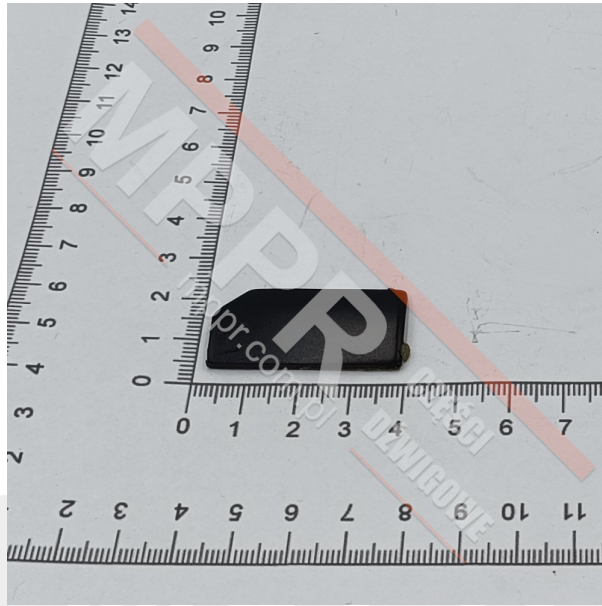

KM433652G51 Pressel Plate, blank, black color

Kod produktu: KM433652G51

Pressel plate, relief, rectangular with a chamfered top left corner, black color, blank
Material: anodized aluminium