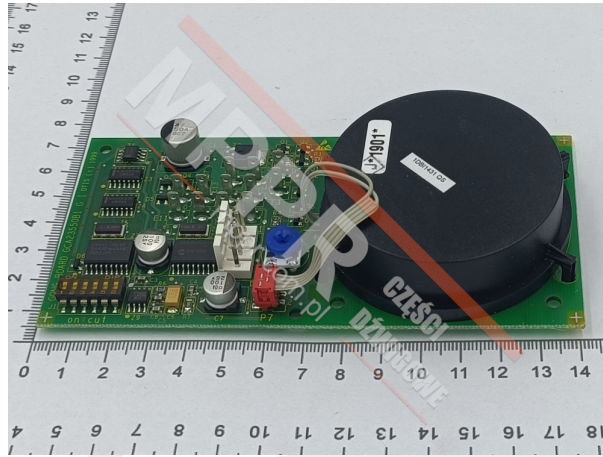

# GCA23550B1 Remote Control Station RS4A

Kod produktu: GCA23550B1

Remote Control Station, model RS4A with gong (1 piece).

MPPR