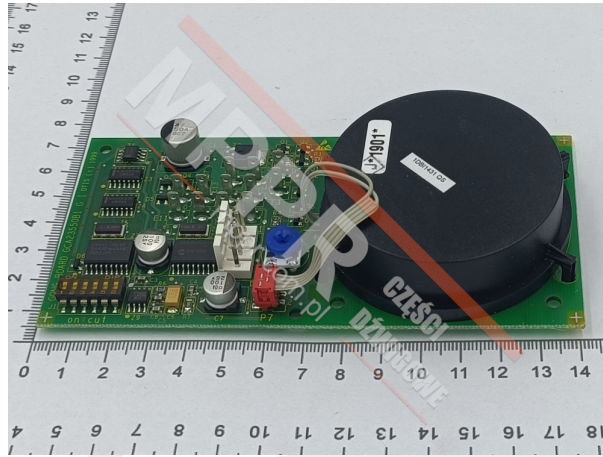

GCA23550B1 Remote Control Station RS4A

Kod produktu: GCA23550B1

Remote Control Station, model RS4A with gong (1 piece).

MPPR