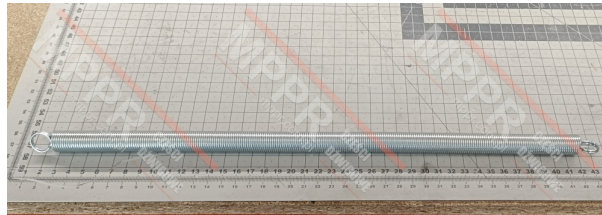

# RSR.0000.R0000 Landing Door Spring, L424

**Kod produktu: RSR.0000.R0000**

Spring for the automatic closing of landing door

**Length (mm): 424**