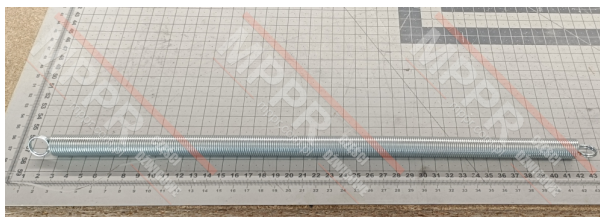

RSR.0000.R0000 Landing Door Spring, L424

Kod produktu: RSR.0000.R0000

Spring for the automatic closing of landing door

Length (mm): 424