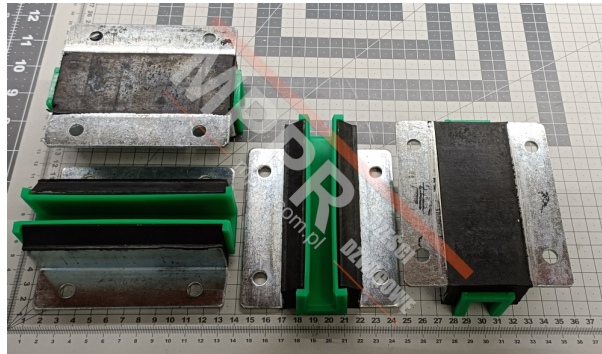

ZK10672 Sliding Guide Shoe Assemblies for a 16 mm Guide Rail (4 pcs)

Kod produktu: ZK10672 x4

Sliding guide shoe assemblies for a 16 mm guide rail (4 pieces).

Guide shoe height (mm): 40

Guide shoe length / roller diameter (mm): 140

Width (mm): 104

Guide rail width / diameter (mm): 16

ZK10722 insert for a sliding guide shoe for a 16 mm guide