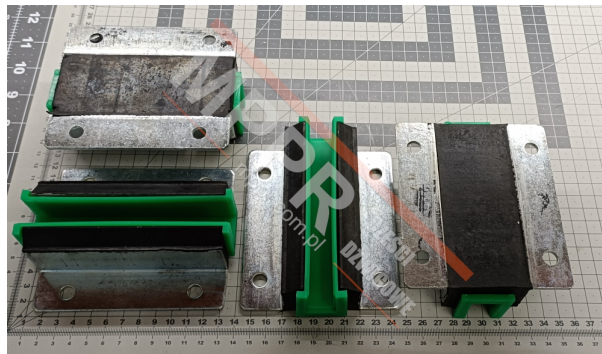

ZK10672 Sliding Guide Shoe Assemblies for a 16 mm Guide Rail (4 pcs)

Kod produktu: ZK10672 x4

Sliding guide shoe assemblies for a 16 mm guide rail (4 pieces).

Guide shoe height (mm): 40

Guide shoe length / roller diameter (mm): 140

Width (mm): 104

Guide rail width / diameter (mm): 16

ZK10722 insert for a sliding guide shoe for a 16 mm guide