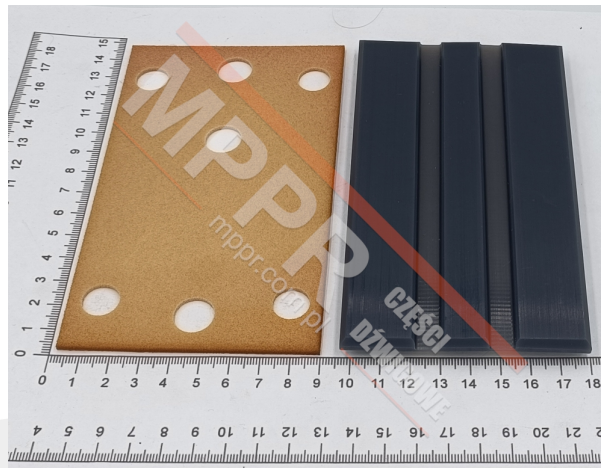

## 52500804 Guide Shoe Insert with Lining, for a BFK16 guide rail, L 140 mm

Kod produktu: 52500804

Guide shoe insert with vibration-damping lining, for a Schindler BFK16 guide rail, Smart

**Length (mm):** 140

**Guide rail width (mm):** 16