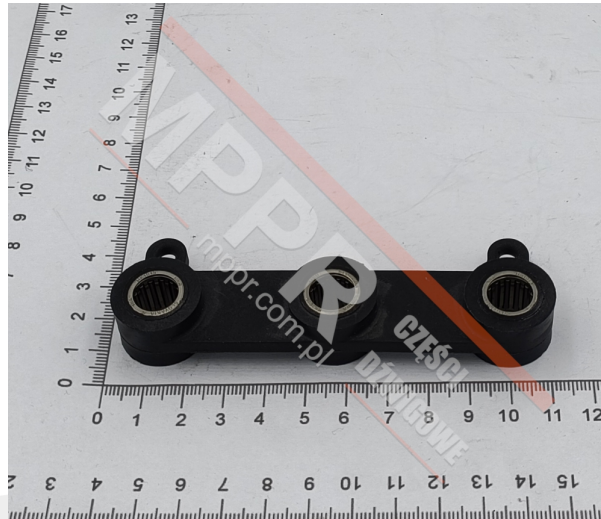

FAA307F1 Otis Coupler Element

Kod produktu: FAA307F1

Accessory for Otis car door coupling assembly for use with Otis AT120 controller