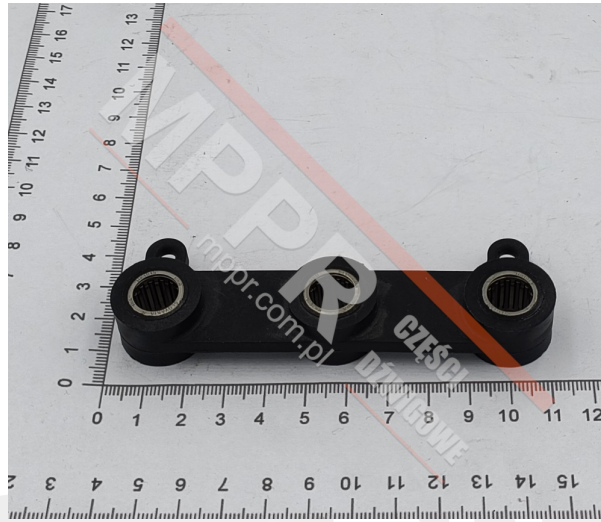

# FAA307F1 Otis Coupler Element

Kod produktu: FAA307F1

Accessory for Otis car door coupling assembly for use with Otis AT120 controller