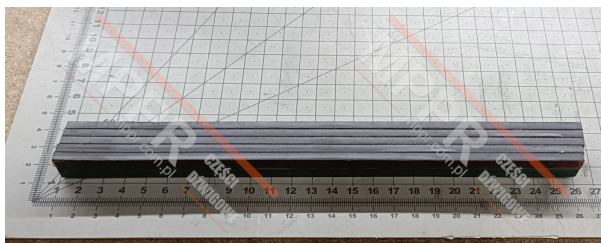

GAA233J1 Magnet, North, L = 250 mm

Kod produktu: GAA233J1

Magnet, north, L = 250 mm, green