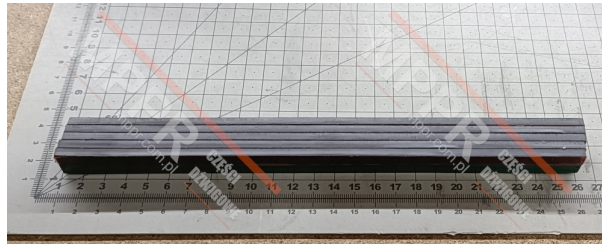

# GAA233J1 Magnet, North, L = 250 mm

Kod produktu: GAA233J1

Magnet, north, L = 250 mm, green