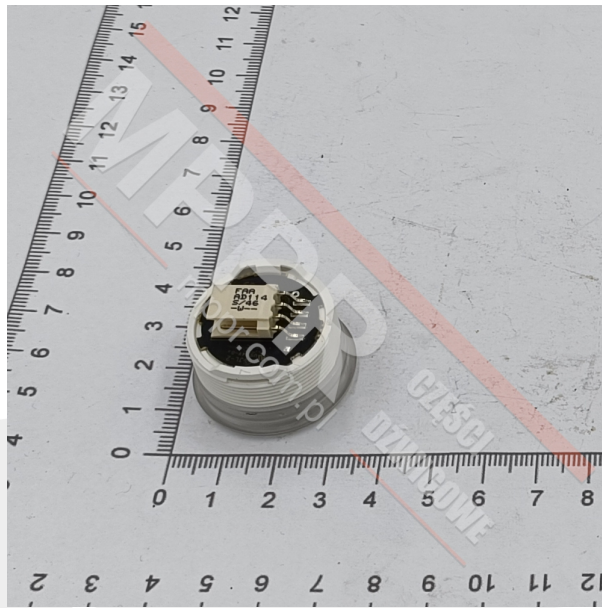

FAA25090AD114 Push-Button with LED illumination (white)

Kod produktu: FAA25090AD114

FAA25090AD114 Chrome-plated push-button, concave, with white LED illumination. No markings and no Braille. OTIS 2000 MCS.

LED color: white

Finish: mirror stainless steel

Weight (kg): 0.03