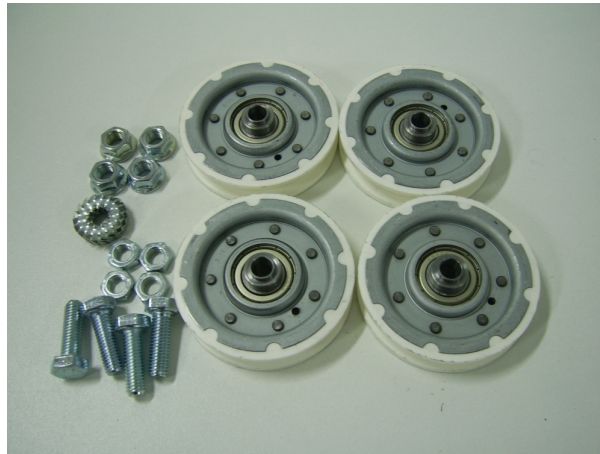

F0B2215Z691-W Rollers

Kod produktu: F0B2215Z691-W

Set of 4 rollers with fixing, for landing/car door, 70mm x 14mm, 9mm thick, for Europa 9691C , 9691D door models
Product discontinued, please order [F0B2215Z691](#)