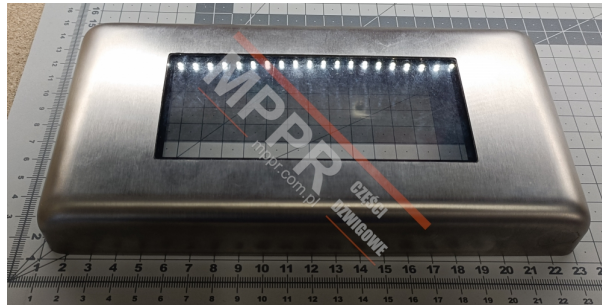

FAA23550W5 Face Plate

Kod produktu: FAA23550W5

Face plate, satin for OTIS2000 HPI13-14 LED/LCD blue floor indicators

Material: brushed stainless steel