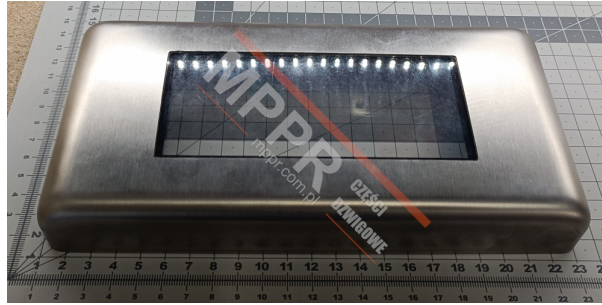

# FAA23550W5 Face Plate

Kod produktu: FAA23550W5

Face plate, satin for OTIS2000 HPI13-14 LED/LCD blue floor indicators

**Material:** brushed stainless steel