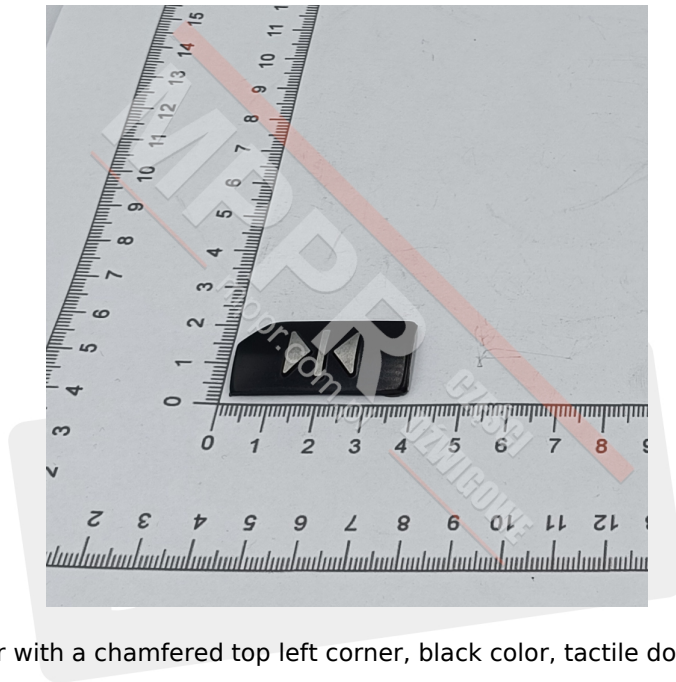

KM433652G57 Pressel Plate, door close, black color

Kod produktu: KM433652G57

Pressel plate, relief, rectangular with a chamfered top left corner, black color, tactile door close symbol

Material: anodized aluminium