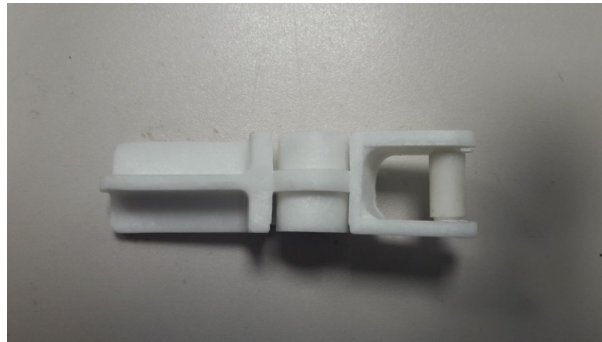

FAA331M2 OTIS Coupler Locking Element

Kod produktu: FAA331M2

Car door coupler pawl / locking element, for OTIS H11 and N11 cams