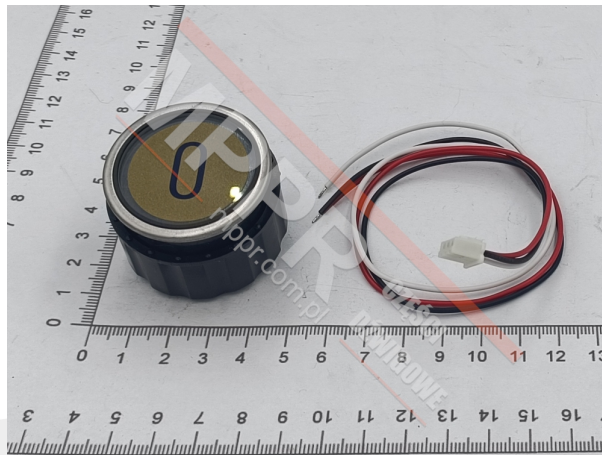

32SHR323350 Complete Push-Button D2 / SCH300, Engraved Symbol „0”

Kod produktu: 32SHR323350; SOD-32SHR323350

Complete round push-button D2 / SCH300 for a car operating panel. Engraved symbol „0”, without Braille.
Thickness (mm): 43