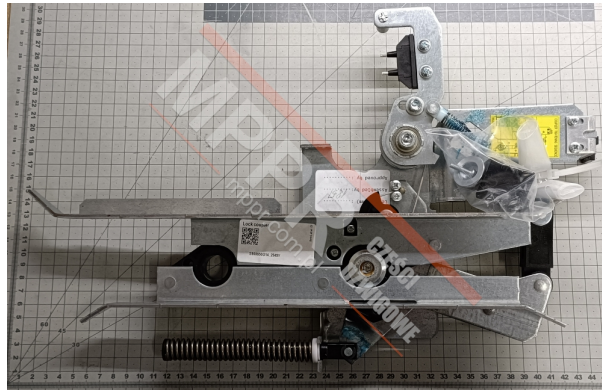

# KM900650G14 Lock Coupler AMD01L R1

Kod produktu: KM900650G14; 900650G14

Lock Coupler, right, AMD01L RAILING 1.

**Waga (kg):** 2.0

**Guiding length (mm):** 400

KM900650G14; 900650G14