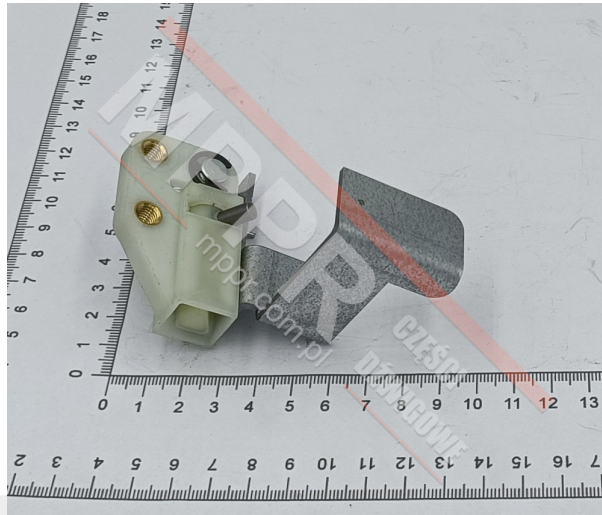

366440 Landing Door Lock, Left

Kod produktu: 366440

Landing door emergency opening lock, left, for T11 / T82 landing door