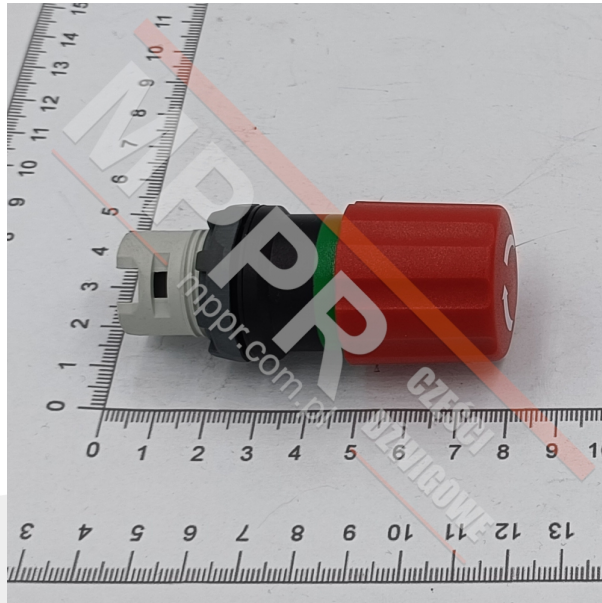

1SFA611521R1001 Safety Switch

Kod produktu: 1SFA611521R1001

MPEP3-10R Safety switch / Emergency stop, non-illuminated, pull release

Net Width (mm): 30

Net Height (mm): 30

Net Depth / Length (mm): 68