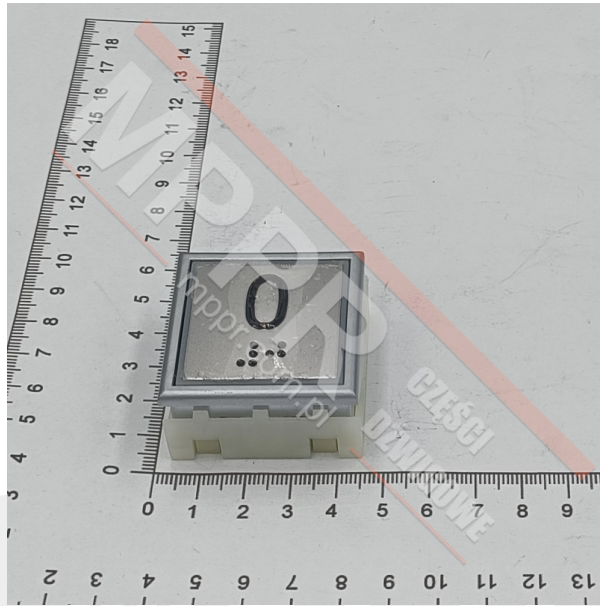

65680009460 Square Push Button, Symbol „0”

Kod produktu: 65680009460; 02908900

02908900 Square, Flat Push Button, Symbol „0”, blue illumination. With Braille.

Dimensions (mm): 40 x 40 x 24

Material: stainless steel