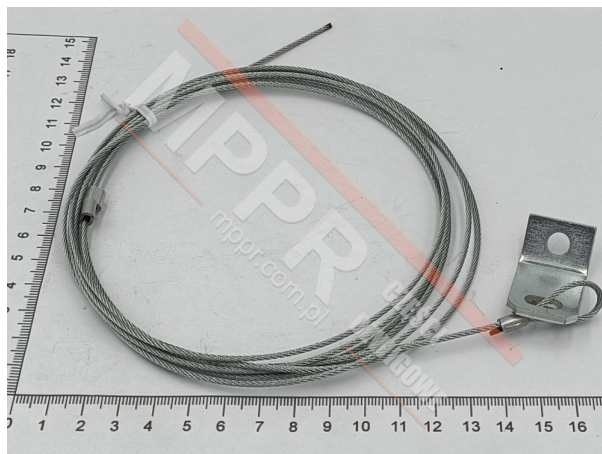

KM601871G04 Closing Weight Rope, 2500 mm

Kod produktu: KM601871G04

Door closing weight rope with fixings, AMD

Length (mm): 1545

Rope diameter (mm): 1.6