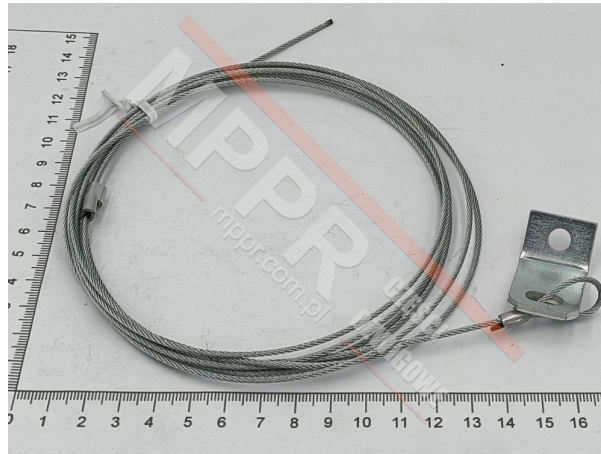

KM601871G04 Closing Weight Rope, 2500 mm

Kod produktu: KM601871G04

Door closing weight rope with fixings, AMD

Length (mm): 1545

Rope diameter (mm): 1.6

MPPR