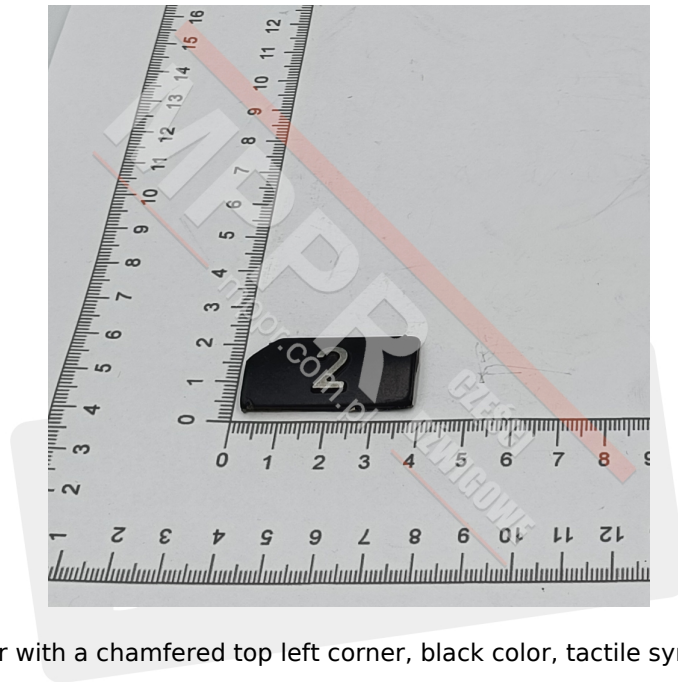

KM433652G02 Pressel Plate, symbol „2”, black color

Kod produktu: KM433652G02

Pressel plate, relief, rectangular with a chamfered top left corner, black color, tactile symbol „2”

Material: anodized aluminium