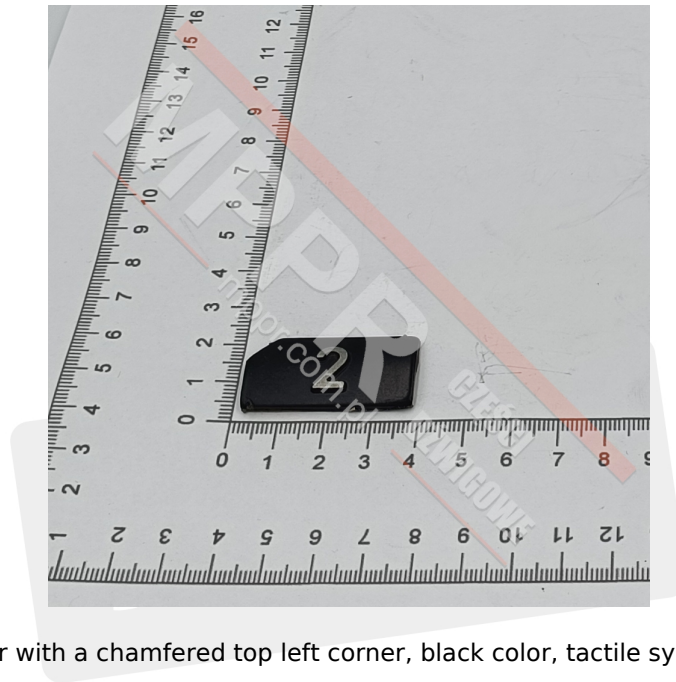

KM433652G02 Pressel Plate, symbol „2”, black color

Kod produktu: KM433652G02

Pressel plate, relief, rectangular with a chamfered top left corner, black color, tactile symbol „2”

Material: anodized aluminium