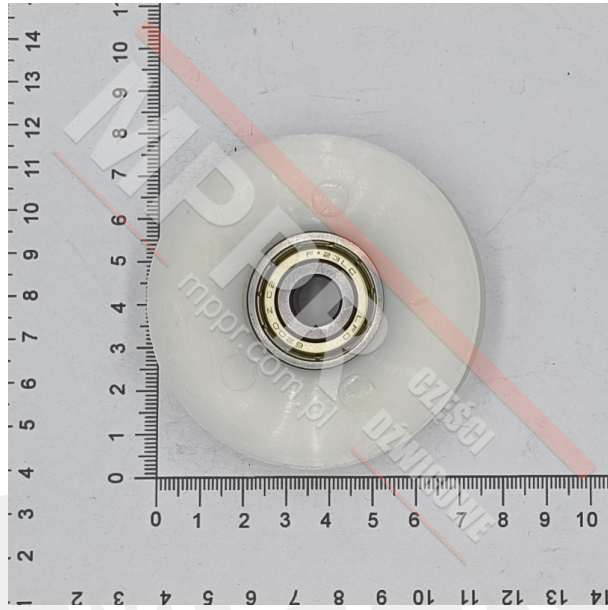

6090026420 Top Roller

Kod produktu: 6090026420

Top roller with a round groove, for S8/K8 heavy / glass doors

Outer diameter (mm): 70

Inner diameter (mm): 62

Thickness (mm): 17

Bore diameter (mm): 10