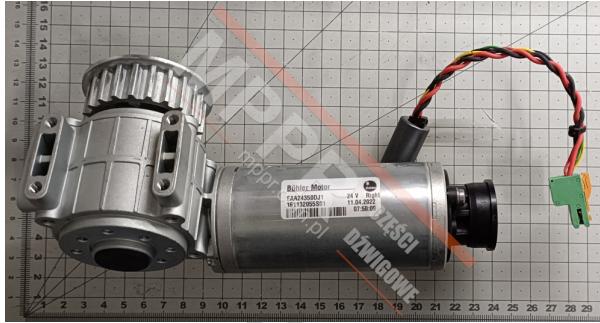

FAA24350DJ1 Glide Door Motor, right

Kod produktu: FAA24350DJ1

Glide door motor for an AT120 controller, right.

Weight (kg): 2.17

Voltage (V): 24

Current (A): 1.8