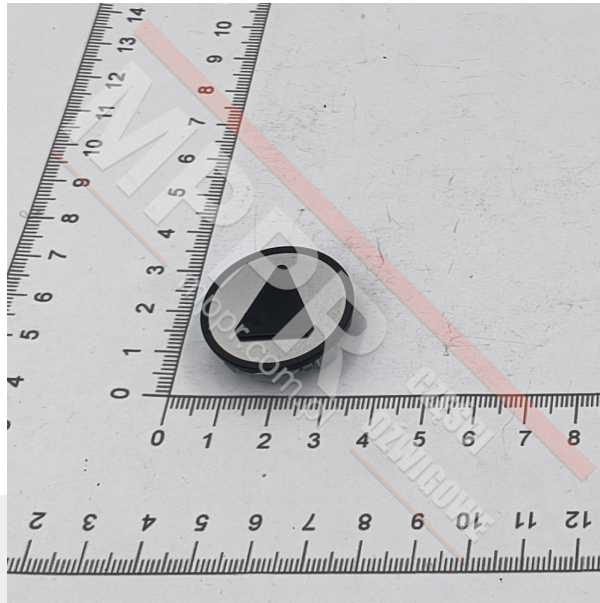

# KM801054G091 Up Arrow Button Cap

Kod produktu: KM801054G091

Up arrow round push-button cap, KSS, gray and black. Tactile up arrow symbol, without Braille.