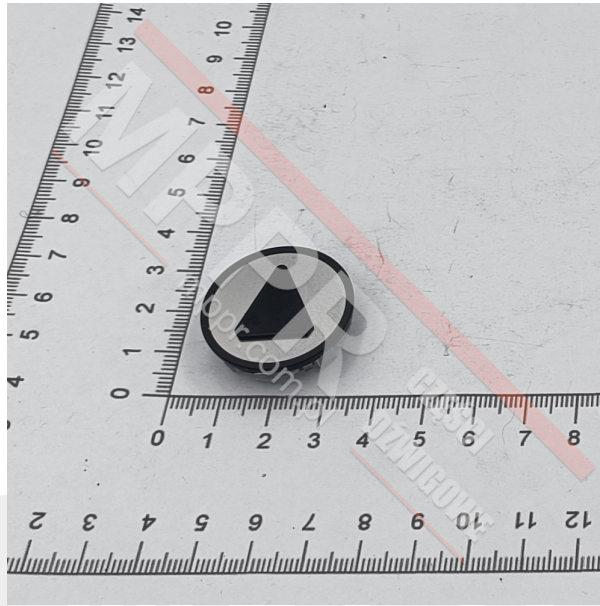

KM801054G091 Up Arrow Button Cap

Kod produktu: KM801054G091

Up arrow round push-button cap, KSS, gray and black. Tactile up arrow symbol, without Braille.