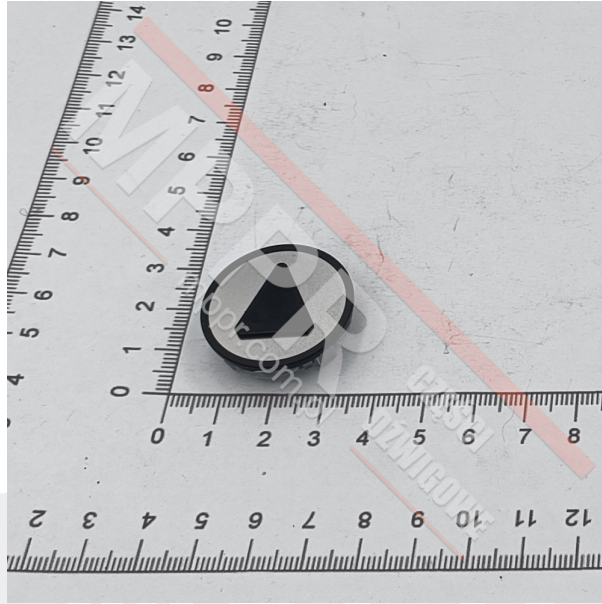

KM801054G091 Up Arrow Button Cap

Kod produktu: KM801054G091

Round push-button cap, KSS, gray and black. Tactile up arrow symbol, without Braille.