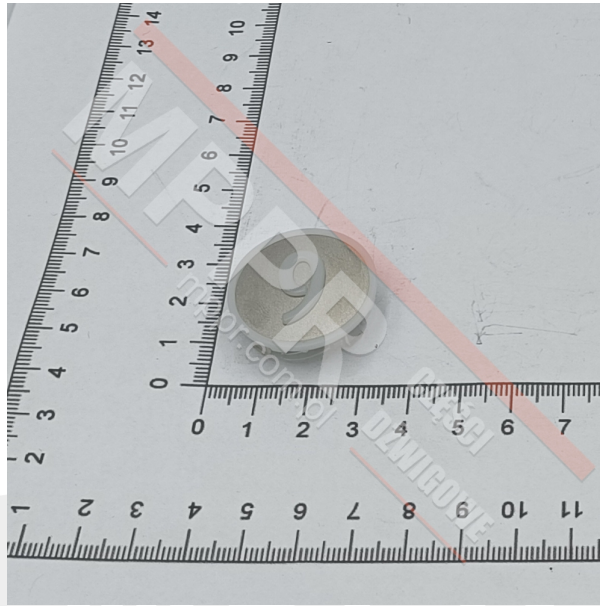

KM804340G009 Button Cap, Symbol „9”

Kod produktu: KM804340G009

Round push-button cap, KSS, gray and white. Tactile symbol „9”, without Braille.

Diameter (mm): 30

Material: plastic