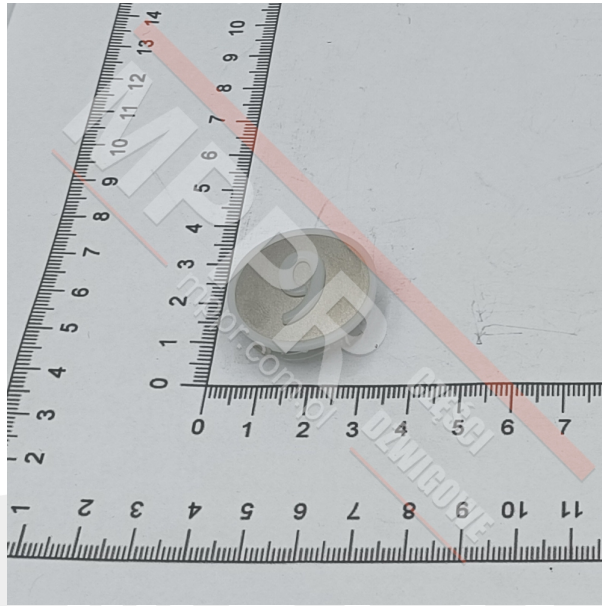

KM804340G009 Button Cap, Symbol „9”

Kod produktu: KM804340G009

Round push-button cap, KSS, gray and white. Tactile symbol „9”, without Braille.

Diameter (mm): 30

Material: plastic