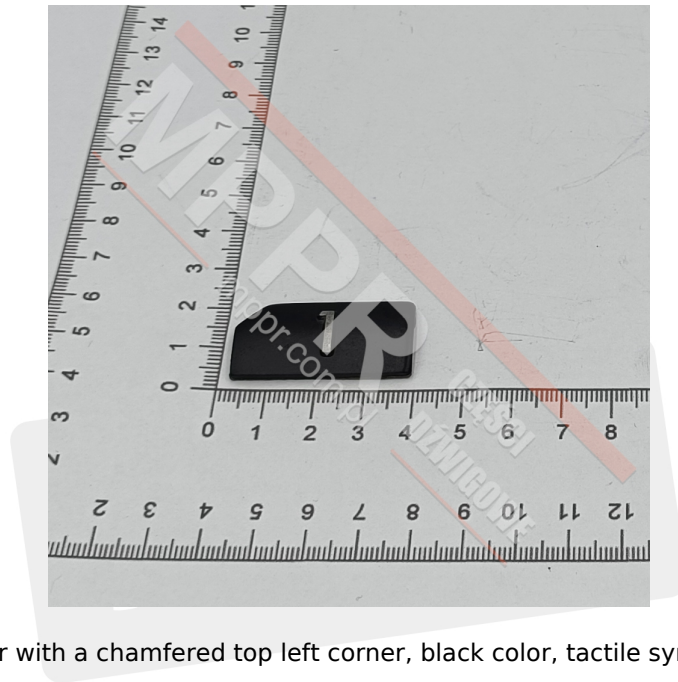

# KM433652G01 Pressel Plate, symbol „1”, black color

Kod produktu: KM433652G01

Pressel plate, relief, rectangular with a chamfered top left corner, black color, tactile symbol „1”

**Material:** anodized aluminium