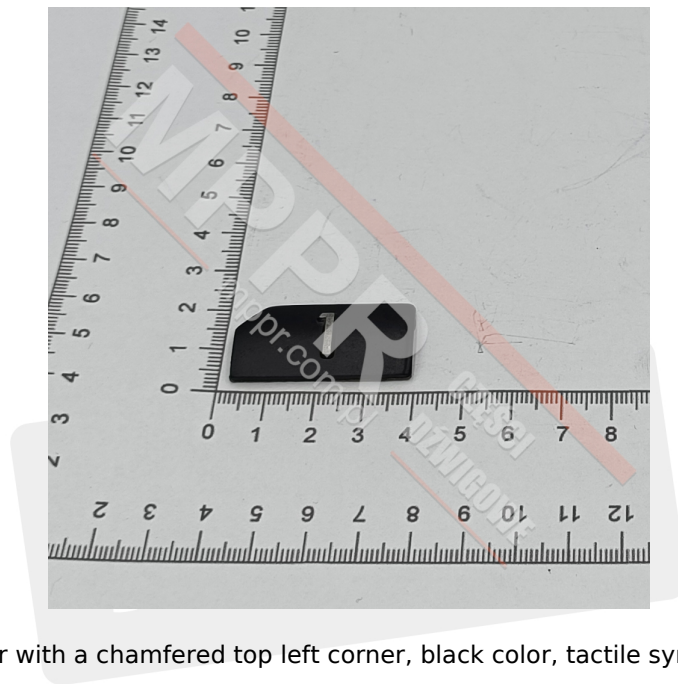

# KM433652G01 Pressel Plate, symbol „1”, black color

Kod produktu: KM433652G01

Pressel plate, relief, rectangular with a chamfered top left corner, black color, tactile symbol „1”

**Material:** anodized aluminium