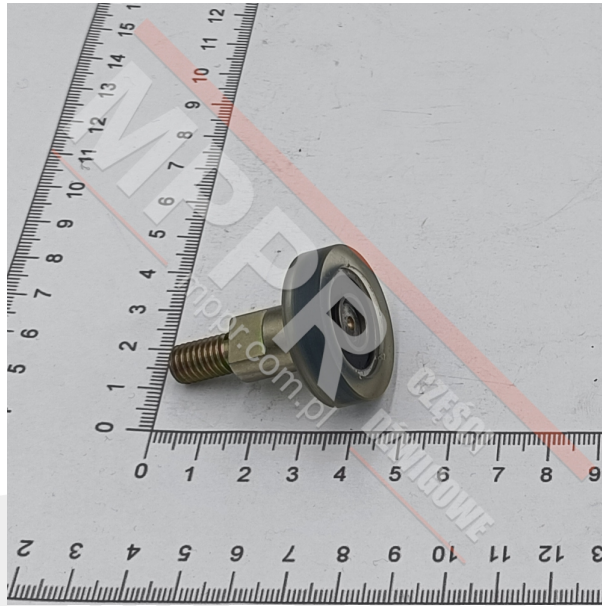

FAA456Y1 Cam / Coupler Roller

Kod produktu: FAA456Y1

Roller, pin M8, for FAA24390D series Prima cams / couplers

Outer diameter (mm): 30

Axle diameter (mm): 8