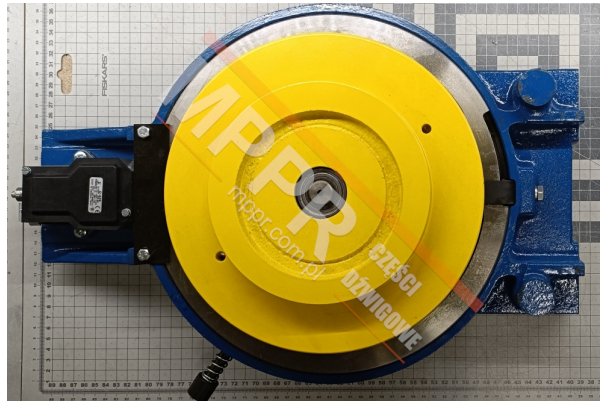

# MR1-P Overspeed Governor

Kod produktu: MR1-P

MR1-P Overspeed governor  
V up to 0.63 m/s  
V<sub>w</sub> up to 0.80 m/s  
Lifting height 16,27 m  
Permissible load 320 kg or 4 people

MPPR