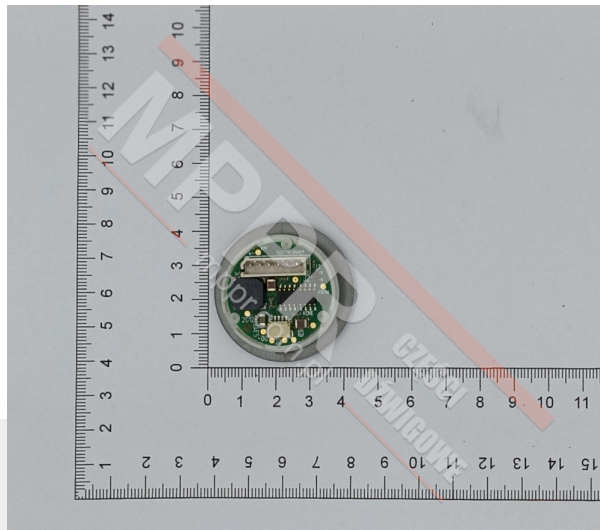

KM804342G13 Landing Button Base, FC Primary

Kod produktu: KM804342G13

Landing button base, FC primary, KSS
Weight (kg): 0.008