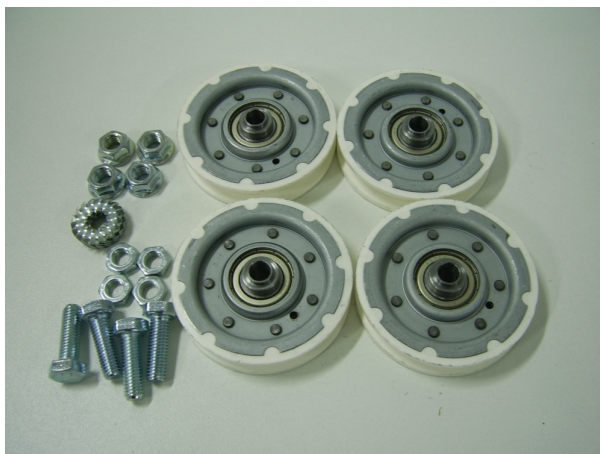

F0B2215Z691 Rollers

Kod produktu: F0B2215Z691

Set of 4 rollers with fixing, for landing/car door, 70mm x 14mm, 9mm thick, for Europa 9691C , 9691D door models
Product discontinued, please order [F0B2215Z691](#)