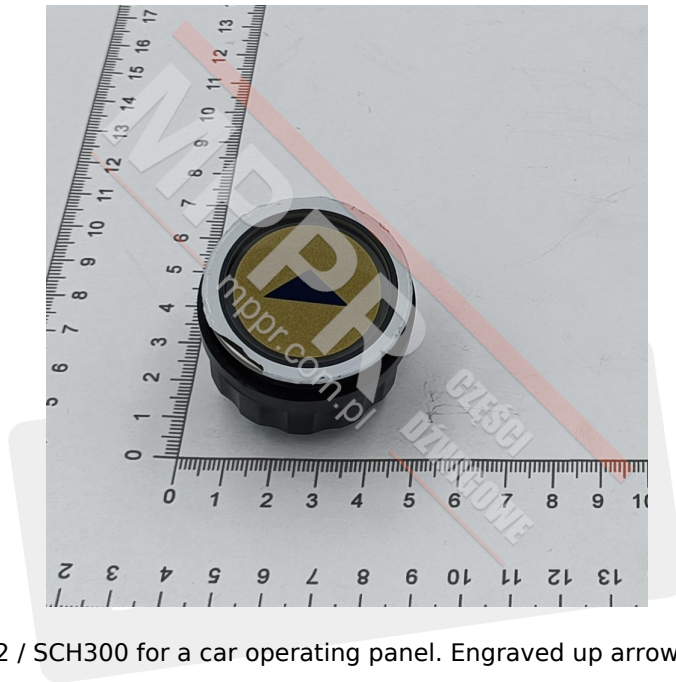

32SHR323450 Complete Push-Button D2 / SCH300, Engraved Up Arrow

Kod produktu: 32SHR323450; SOD-32SHR323450

Complete round push-button D2 / SCH300 for a car operating panel. Engraved up arrow, without Braille.

Thickness (mm): 43